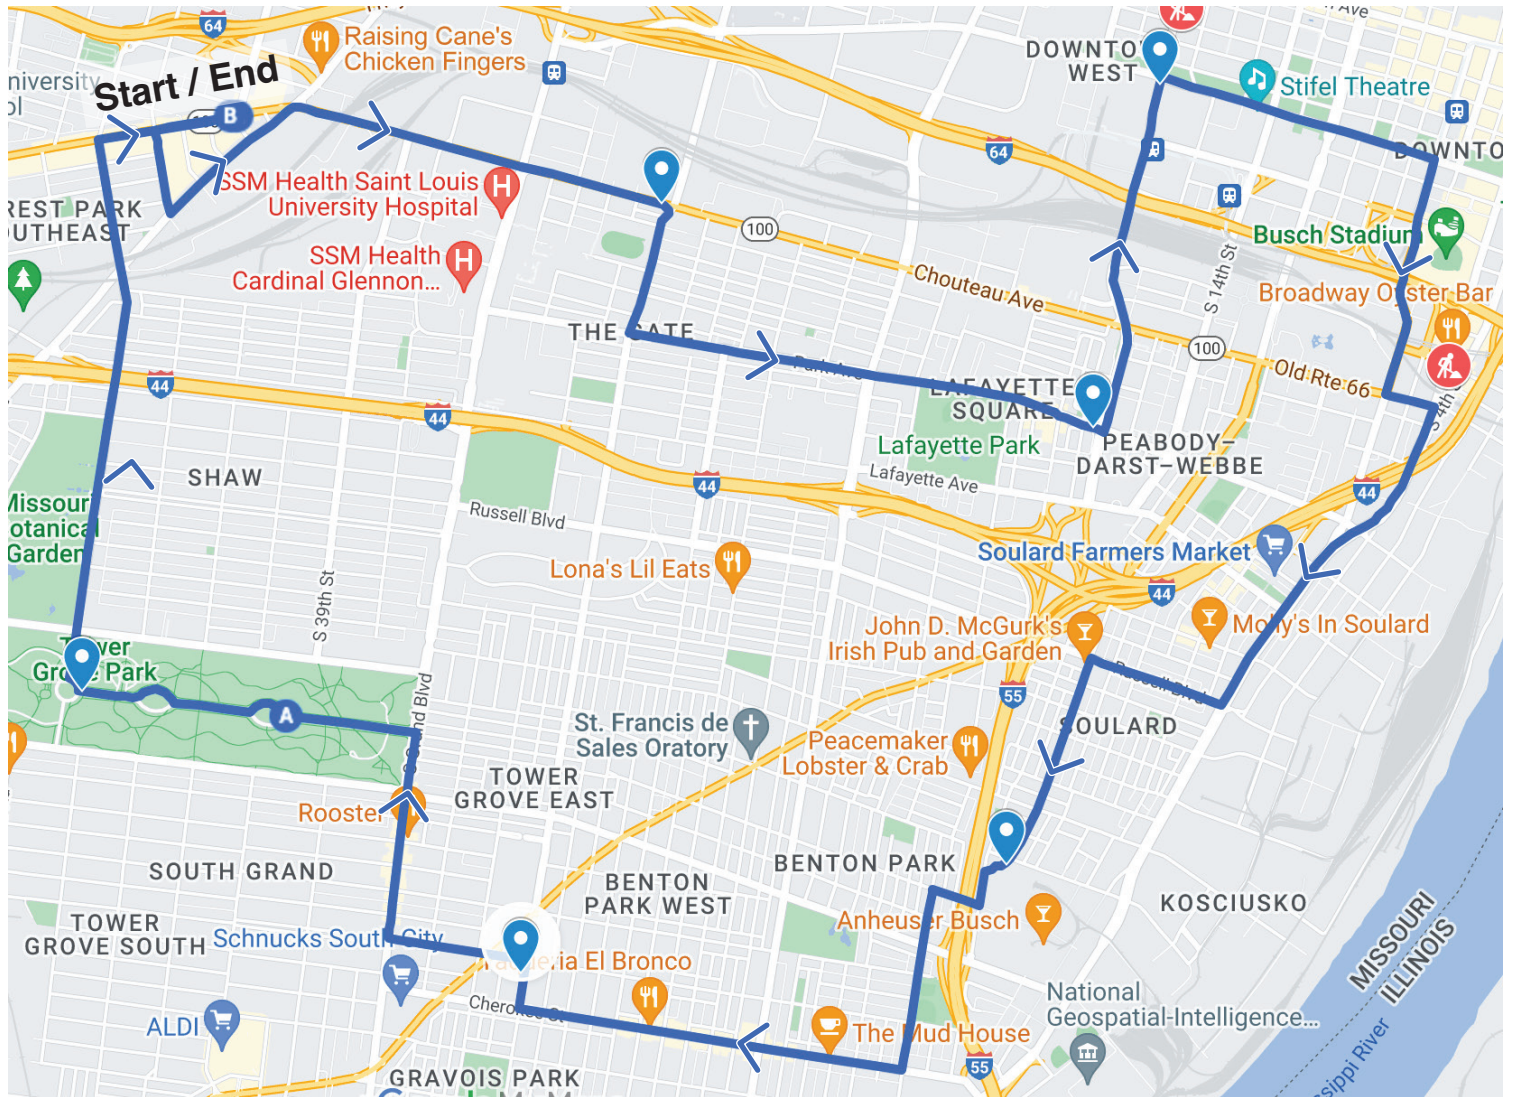

WORLD NAKED BIKE RIDE 2022

ROUTE MAP

Anticipated ride times: 6-8pm

Contact Info

Tatyana Telnikova 314 769-1274

Matt Wyczalkowski 314 749-0264